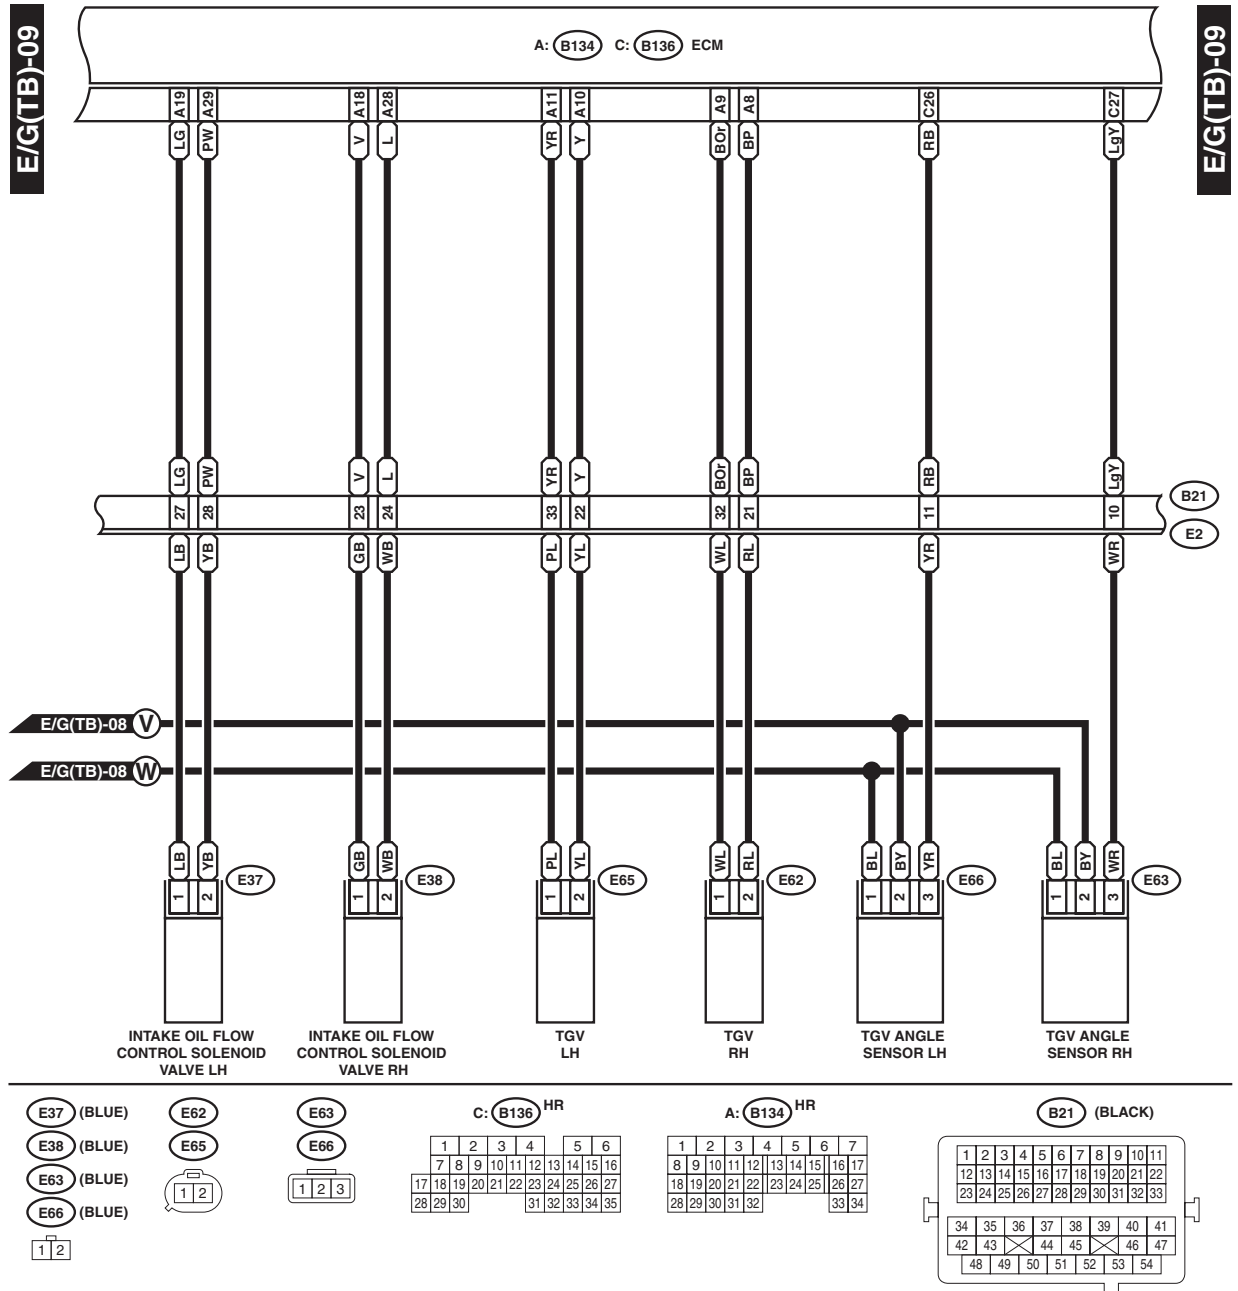

Engine Electrical System

WIRING SYSTEM

WI-05364