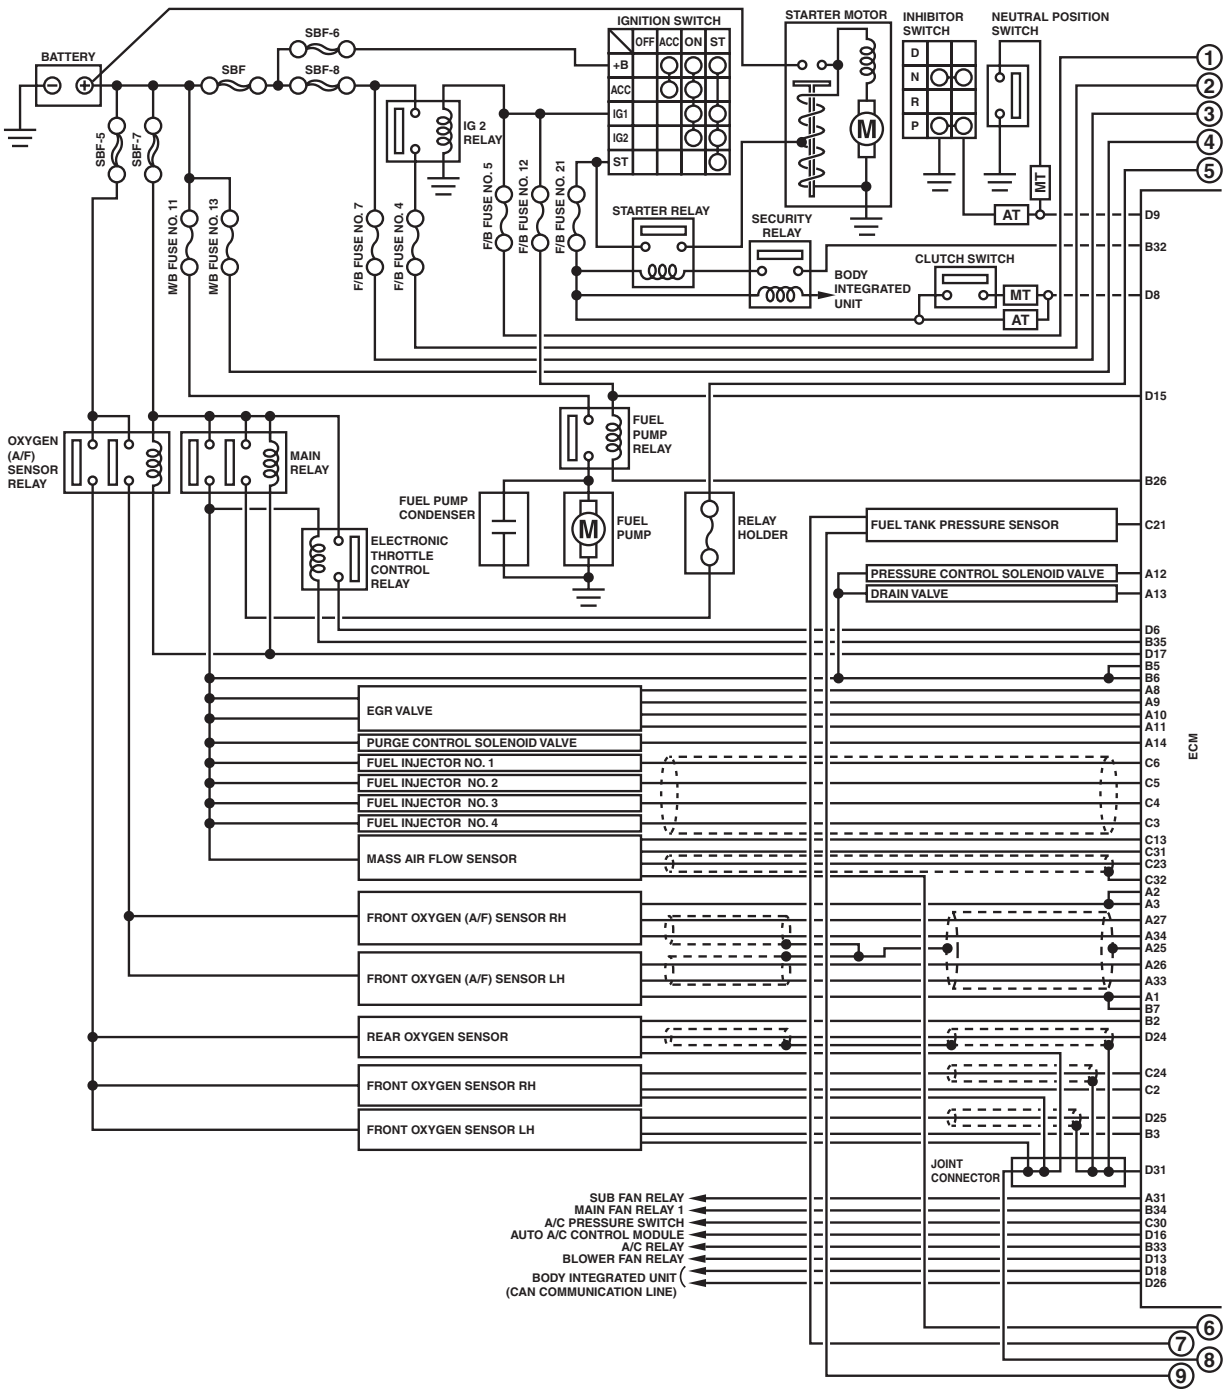

WIRING SYSTEM

E/G(H4)-10

E/G(H4)-10

WI-09680

Engine Electrical System

WIRING SYSTEM

2. 2.5 L NON-TURBO (U5) MODEL

WI-09681