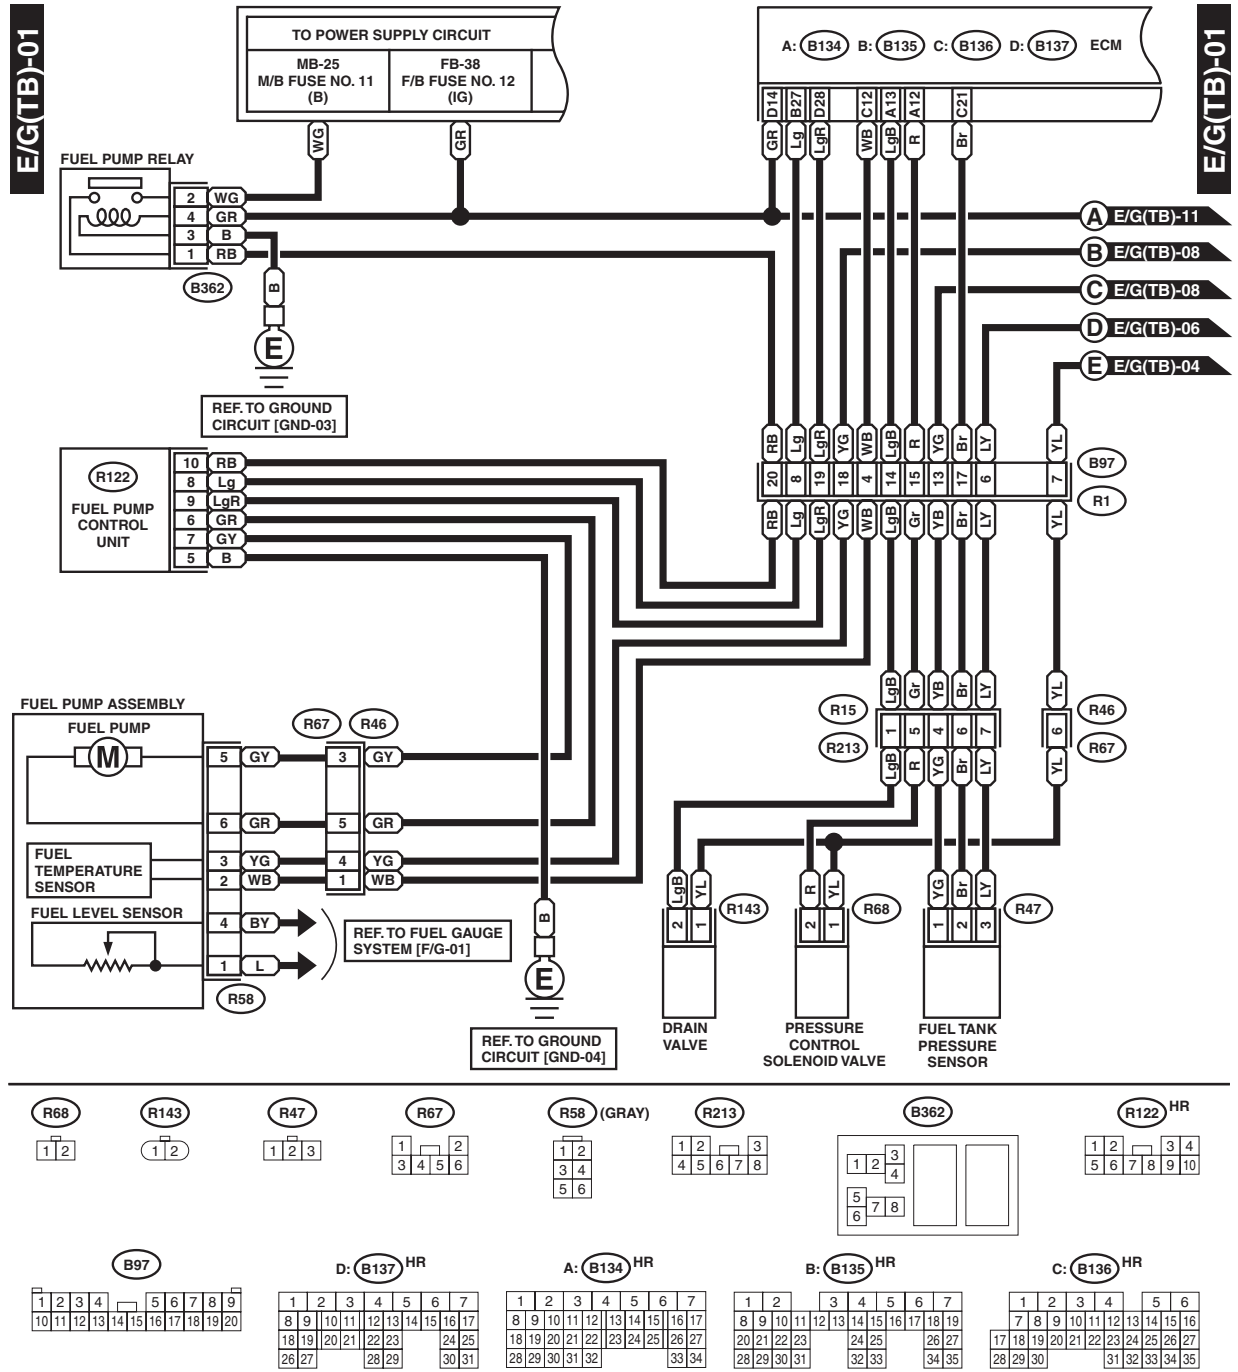

Engine Electrical System

WIRING SYSTEM

WI-09685