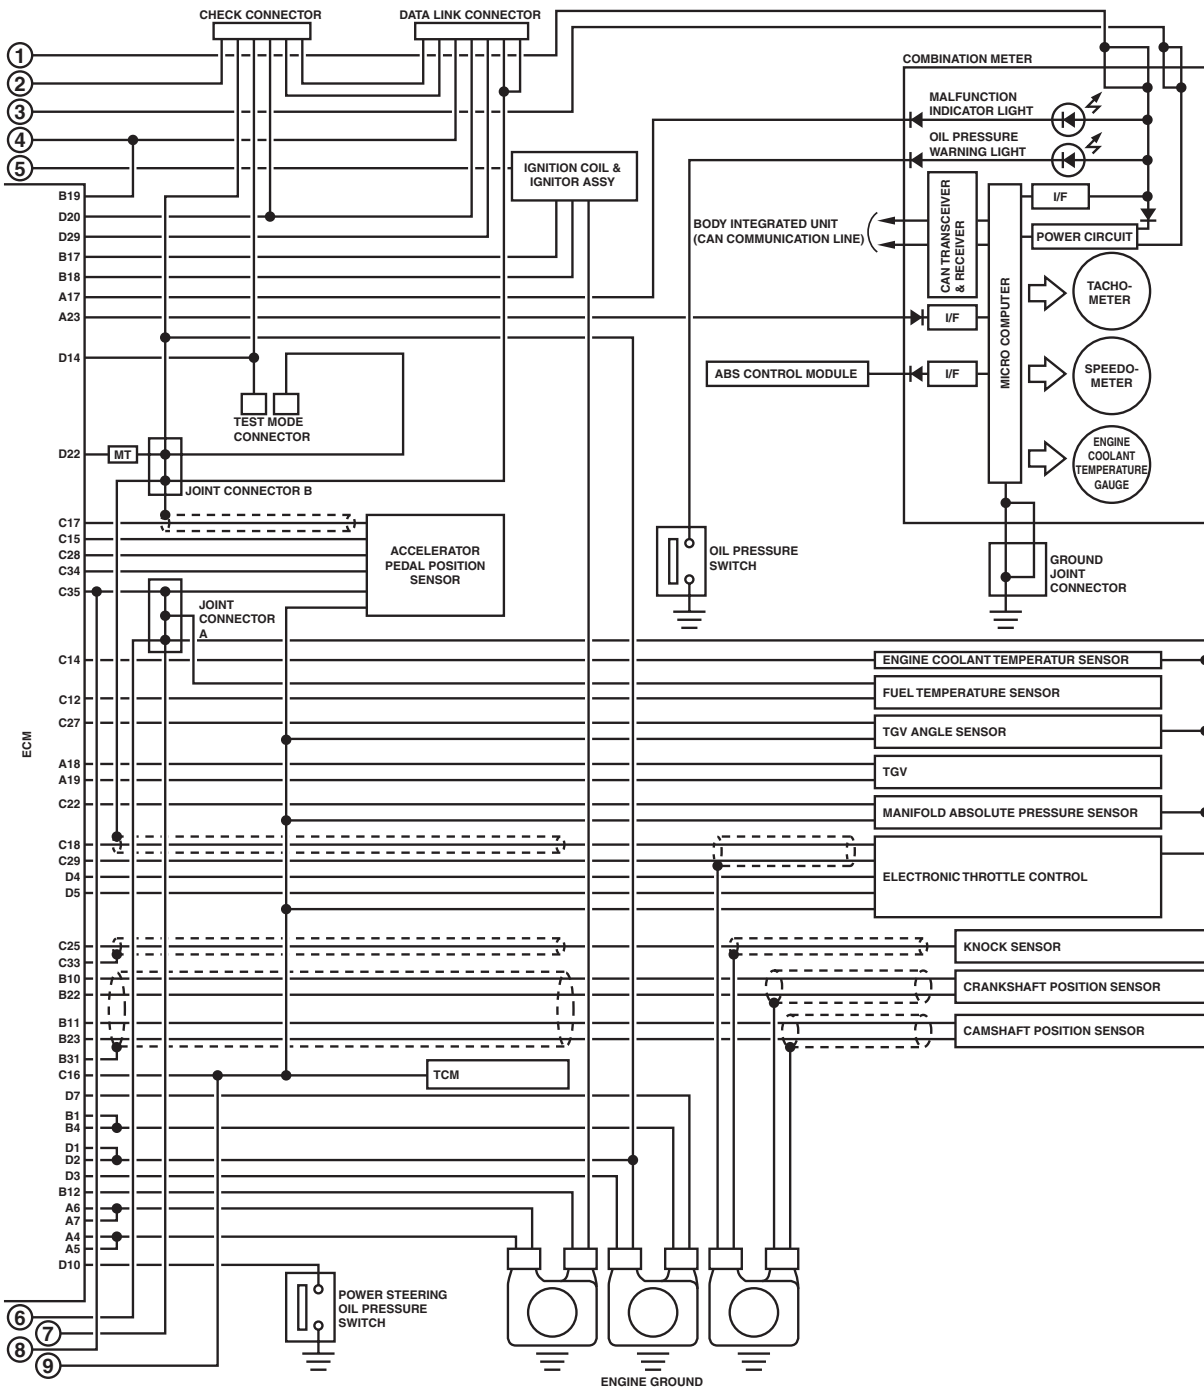

Engine Electrical System

WIRING SYSTEM

WI-05327