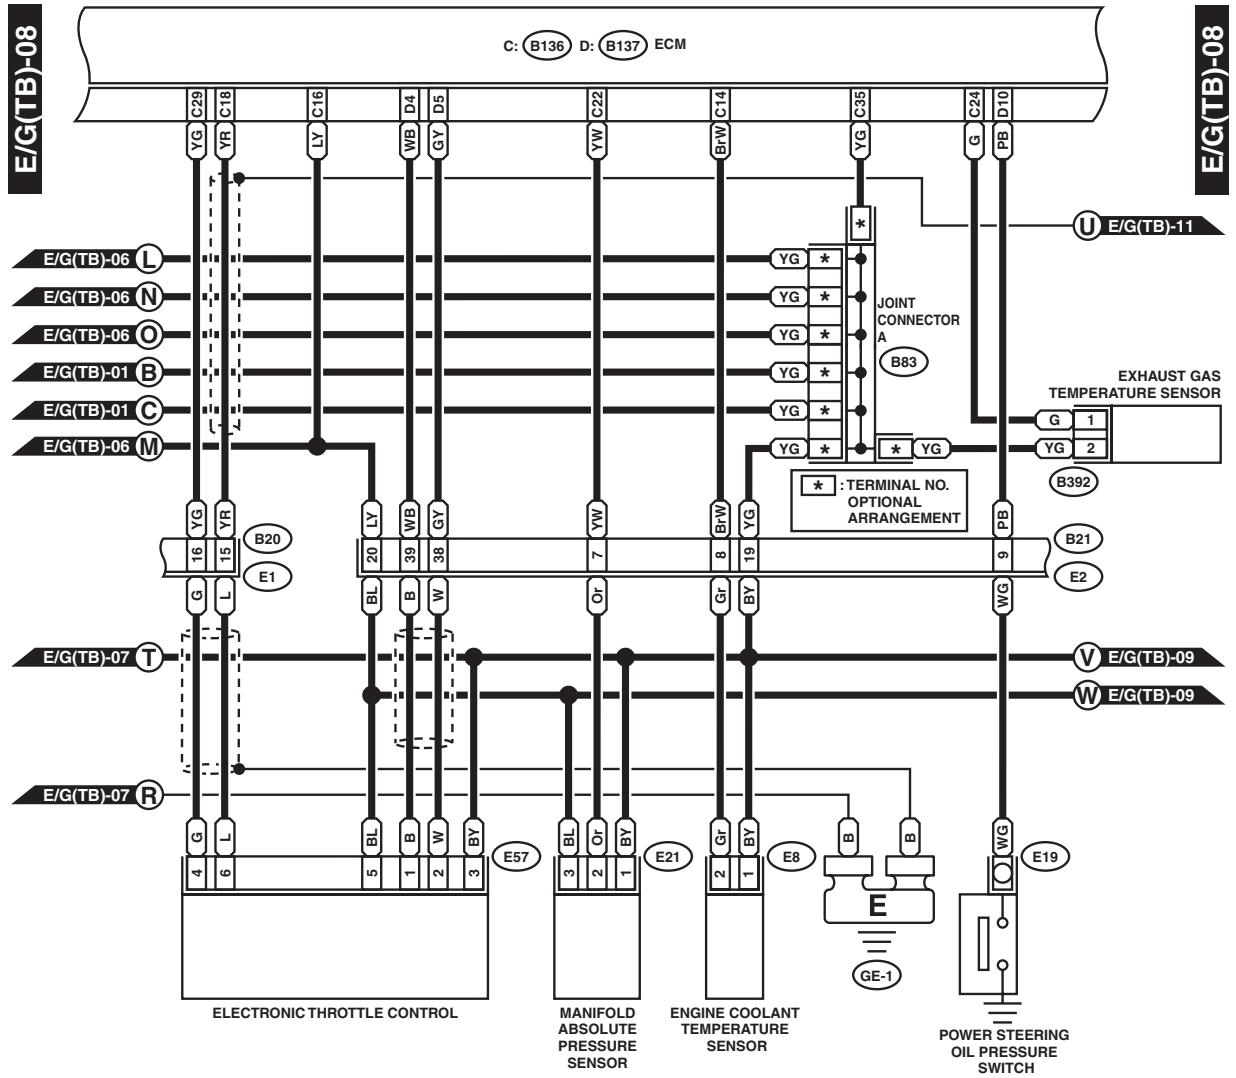

Engine Electrical System

WIRING SYSTEM

WI-05363