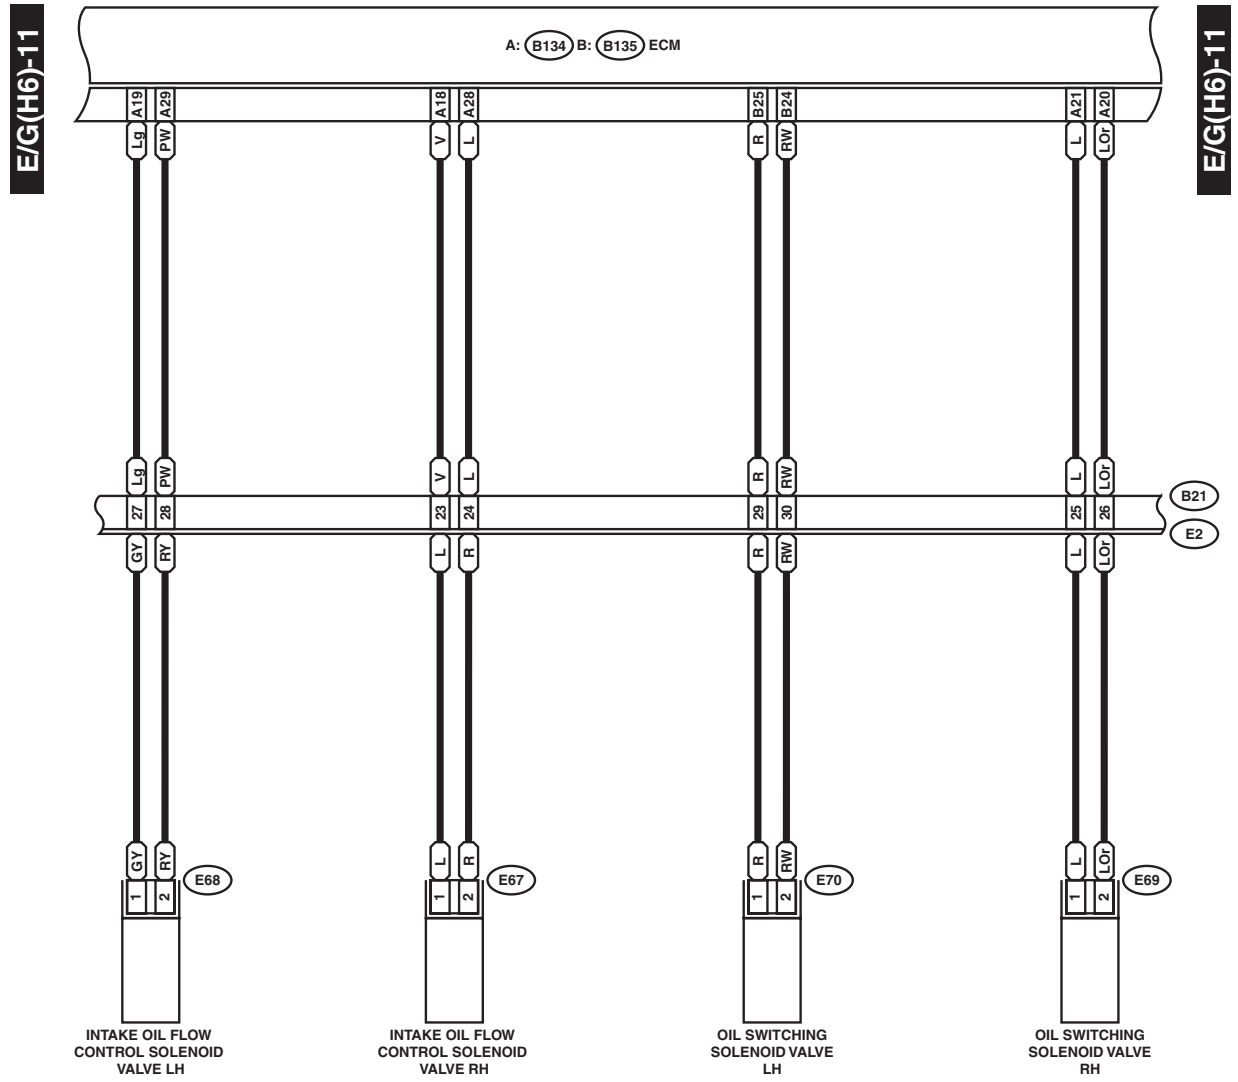

Engine Electrical System

WIRING SYSTEM

- E67 (BLUE)
- E68 (BLUE)
- E69 (BLUE)
- E70 (BLUE)

A: B134 HR

1	2	3	4	5	6	7
8	9	10	11	12	13	14
15	16	17	18	19	20	21
22	23	24	25	26	27	28
29	30	31	32	33	34	

B: B135 HR

1	2	3	4	5	6	7
8	9	10	11	12	13	14
15	16	17	18	19	20	21
22	23	24	25	26	27	28
29	30	31	32	33	34	35

B21 (BLACK)

1	2	3	4	5	6	7	8	9	10	11
12	13	14	15	16	17	18	19	20	21	22
23	24	25	26	27	28	29	30	31	32	33
34	35	36	37	38	39	40	41			
42	43	44	45	46	47					
48	49	50	51	52	53	54				

WI-05351