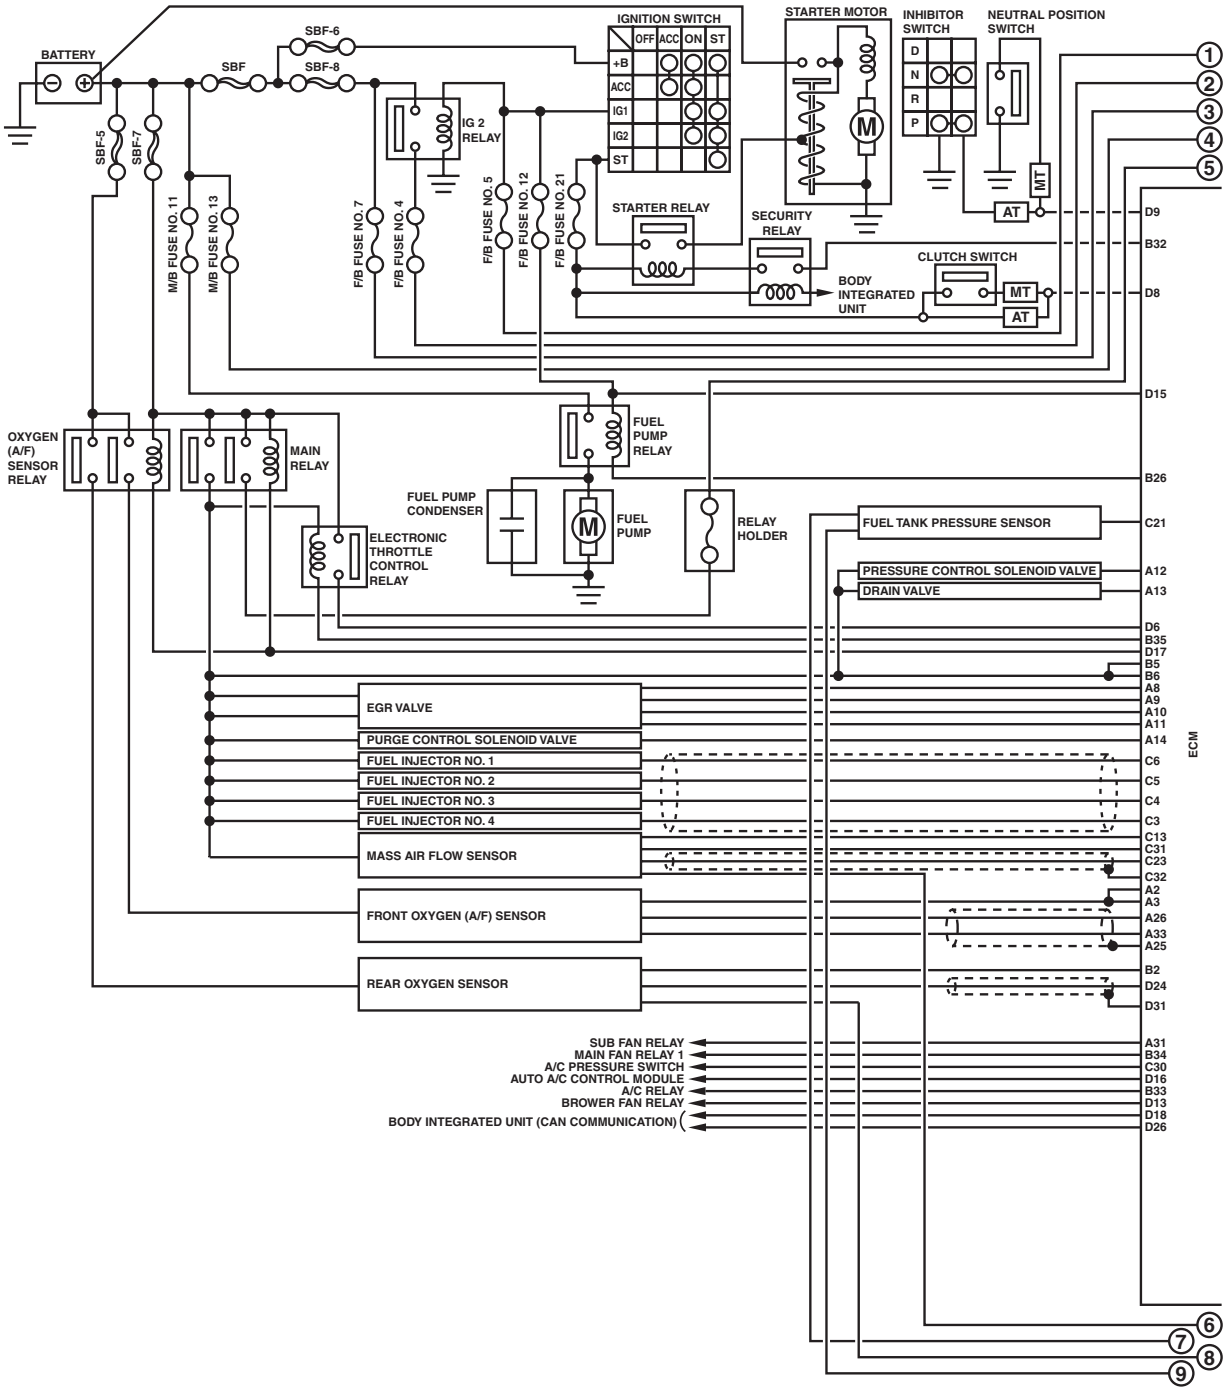

Engine Electrical System

WIRING SYSTEM

5. Engine Electrical System

A: WIRING DIAGRAM

1. 2.5 L NON-TURBO MODEL

WI-09679

Engine Electrical System

WIRING SYSTEM