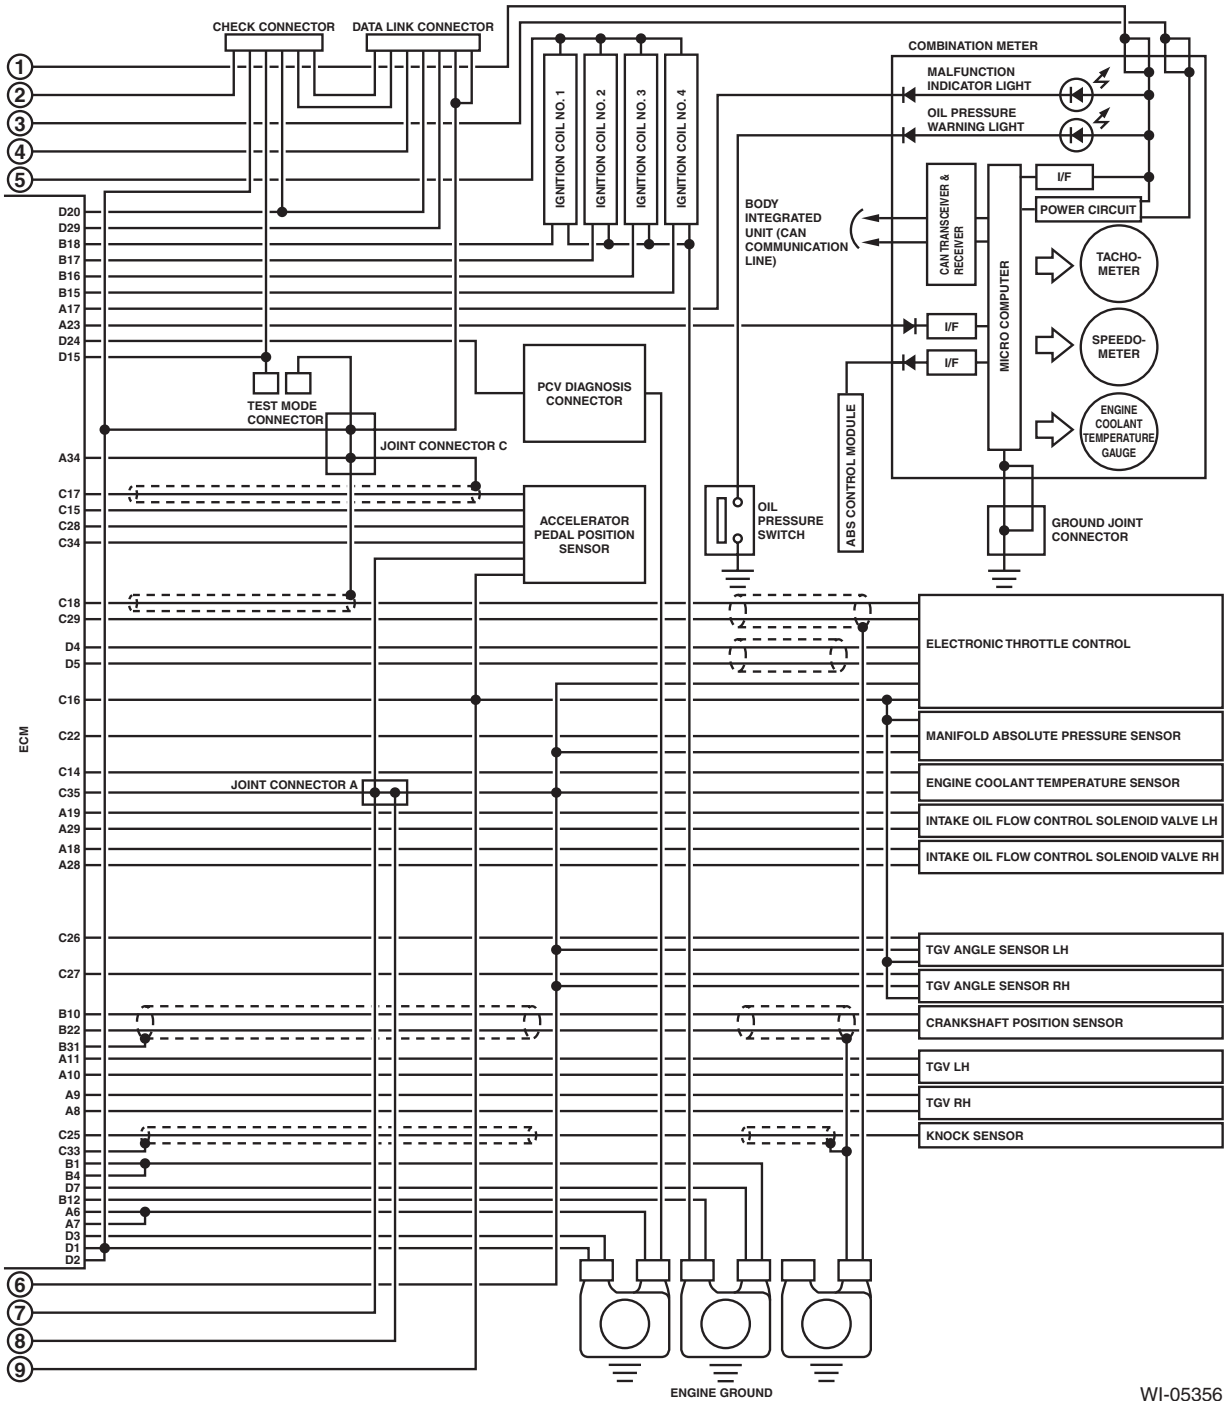

WI-05354

Engine Electrical System

WIRING SYSTEM

4. 2.5 L TURBO MODEL

WI-09684

Engine Electrical System

WIRING SYSTEM

WI-05356