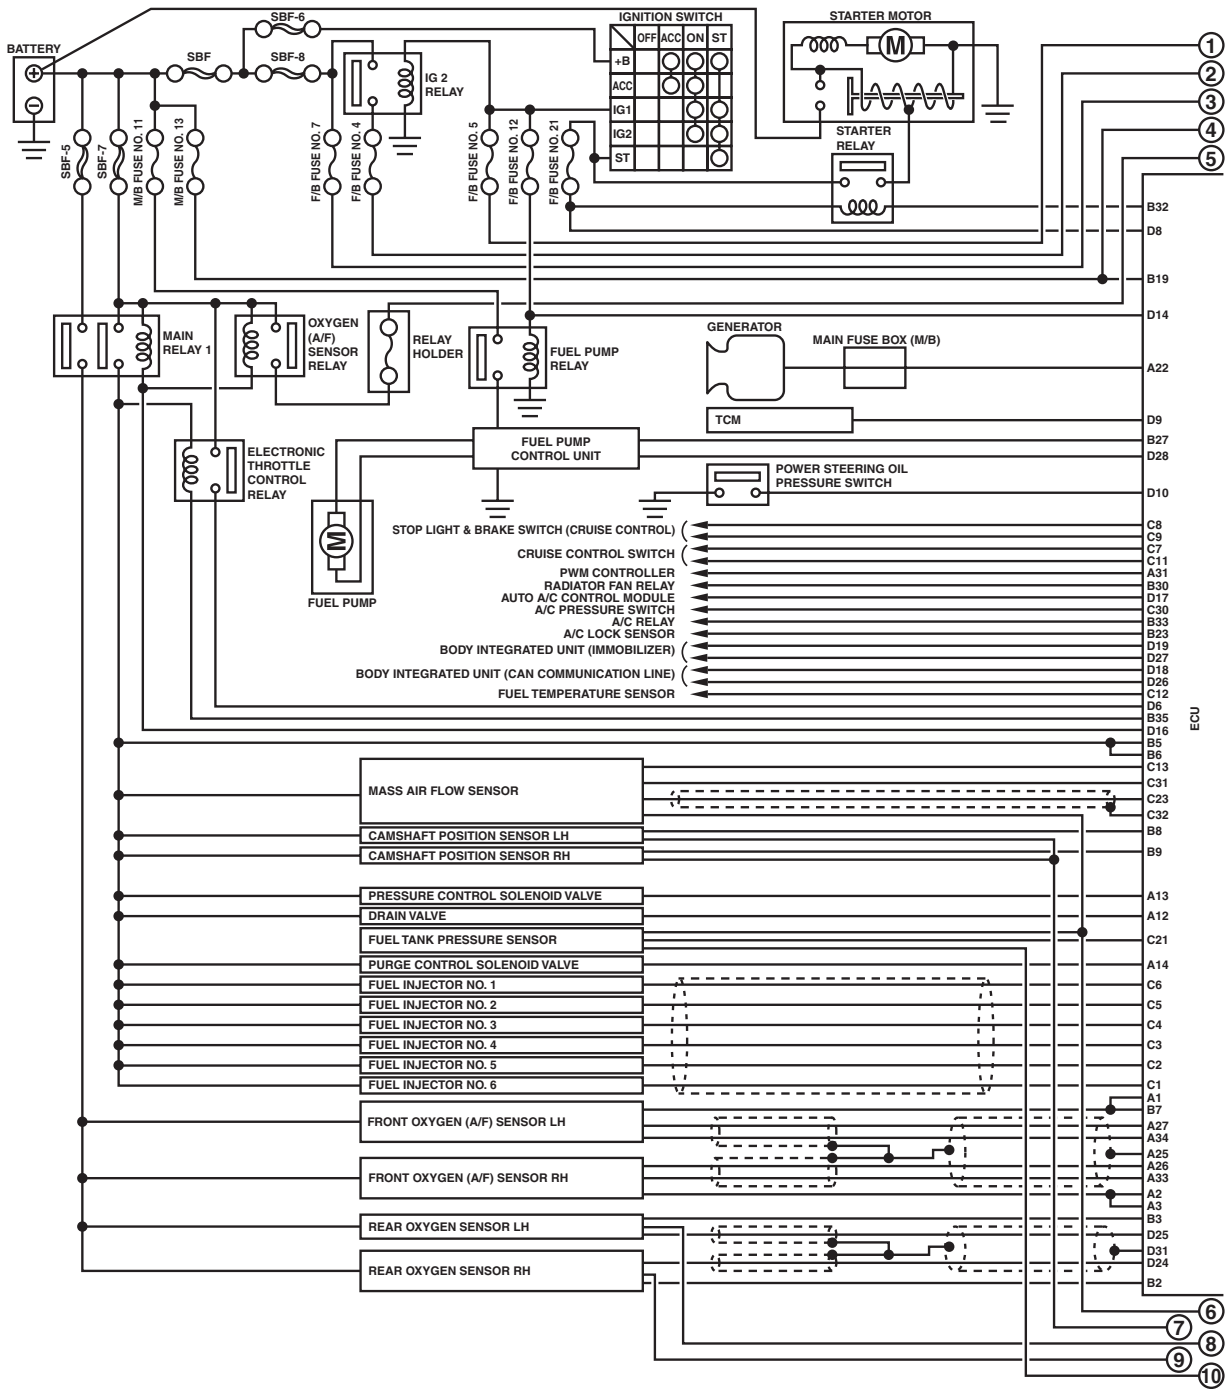

WIRING SYSTEM

E/G(H4)U5-11

E/G(H4)U5-11

WI-09682

Engine Electrical System

WIRING SYSTEM

3. 3.0 L MODEL

WI-09859