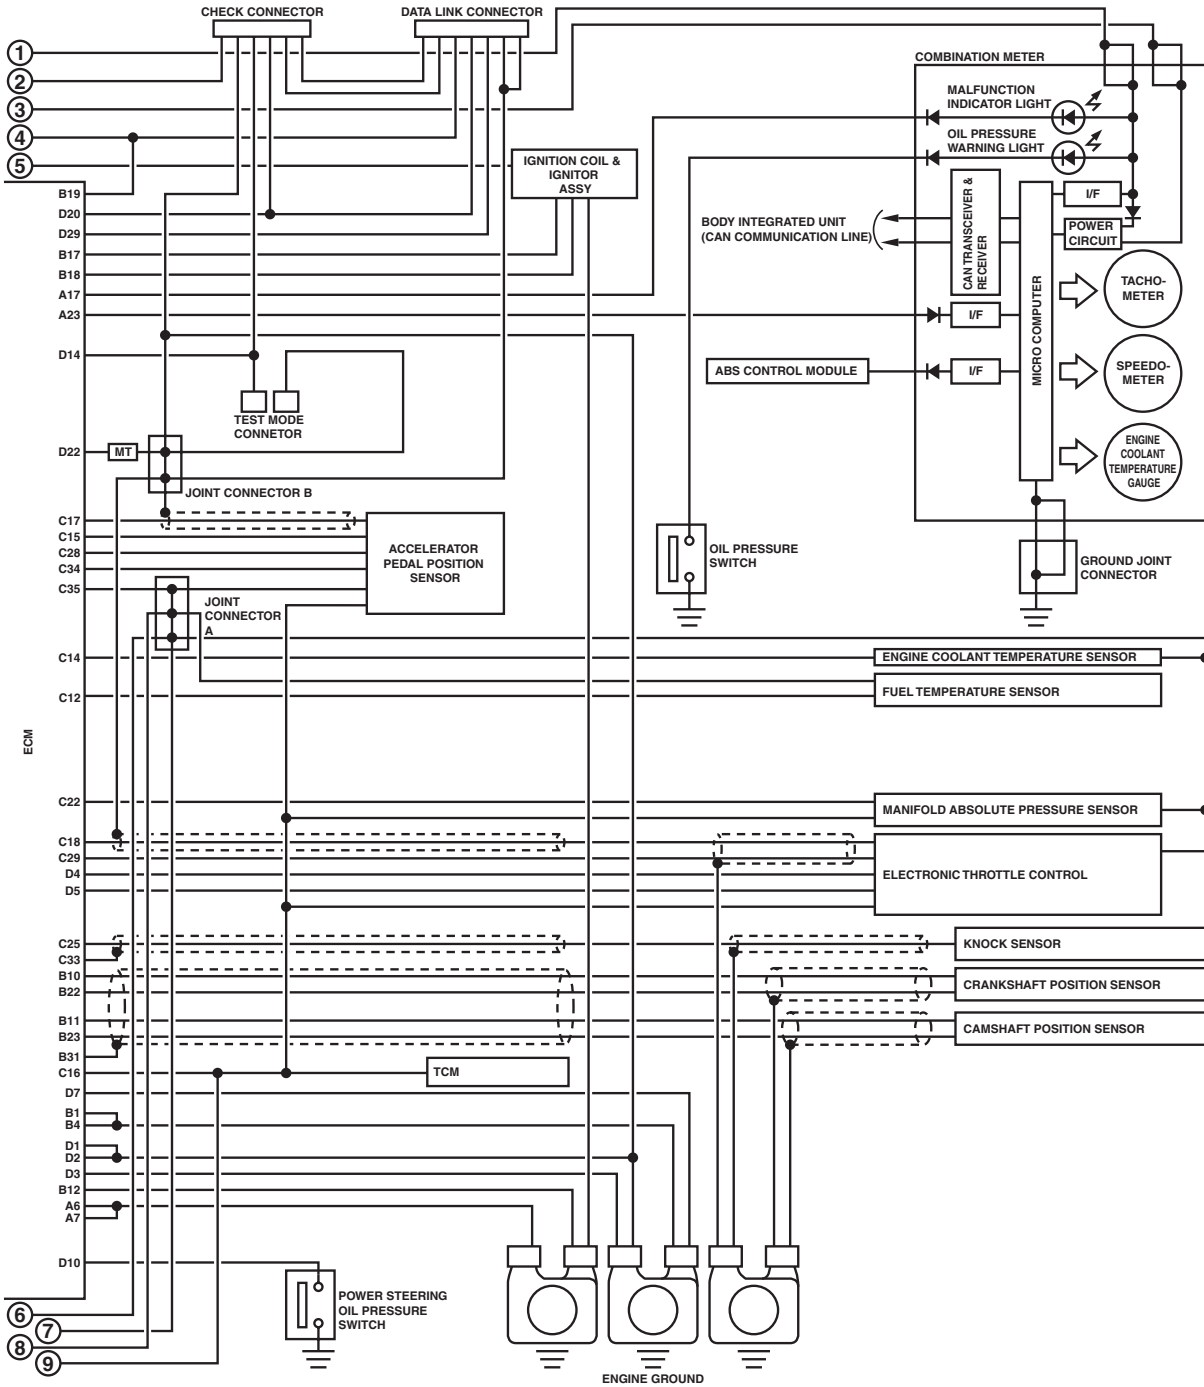

Engine Electrical System

WIRING SYSTEM

5. Engine Electrical System

A: WIRING DIAGRAM

1. 2.5 L NON-TURBO MODEL

WI-09679

Engine Electrical System

WIRING SYSTEM