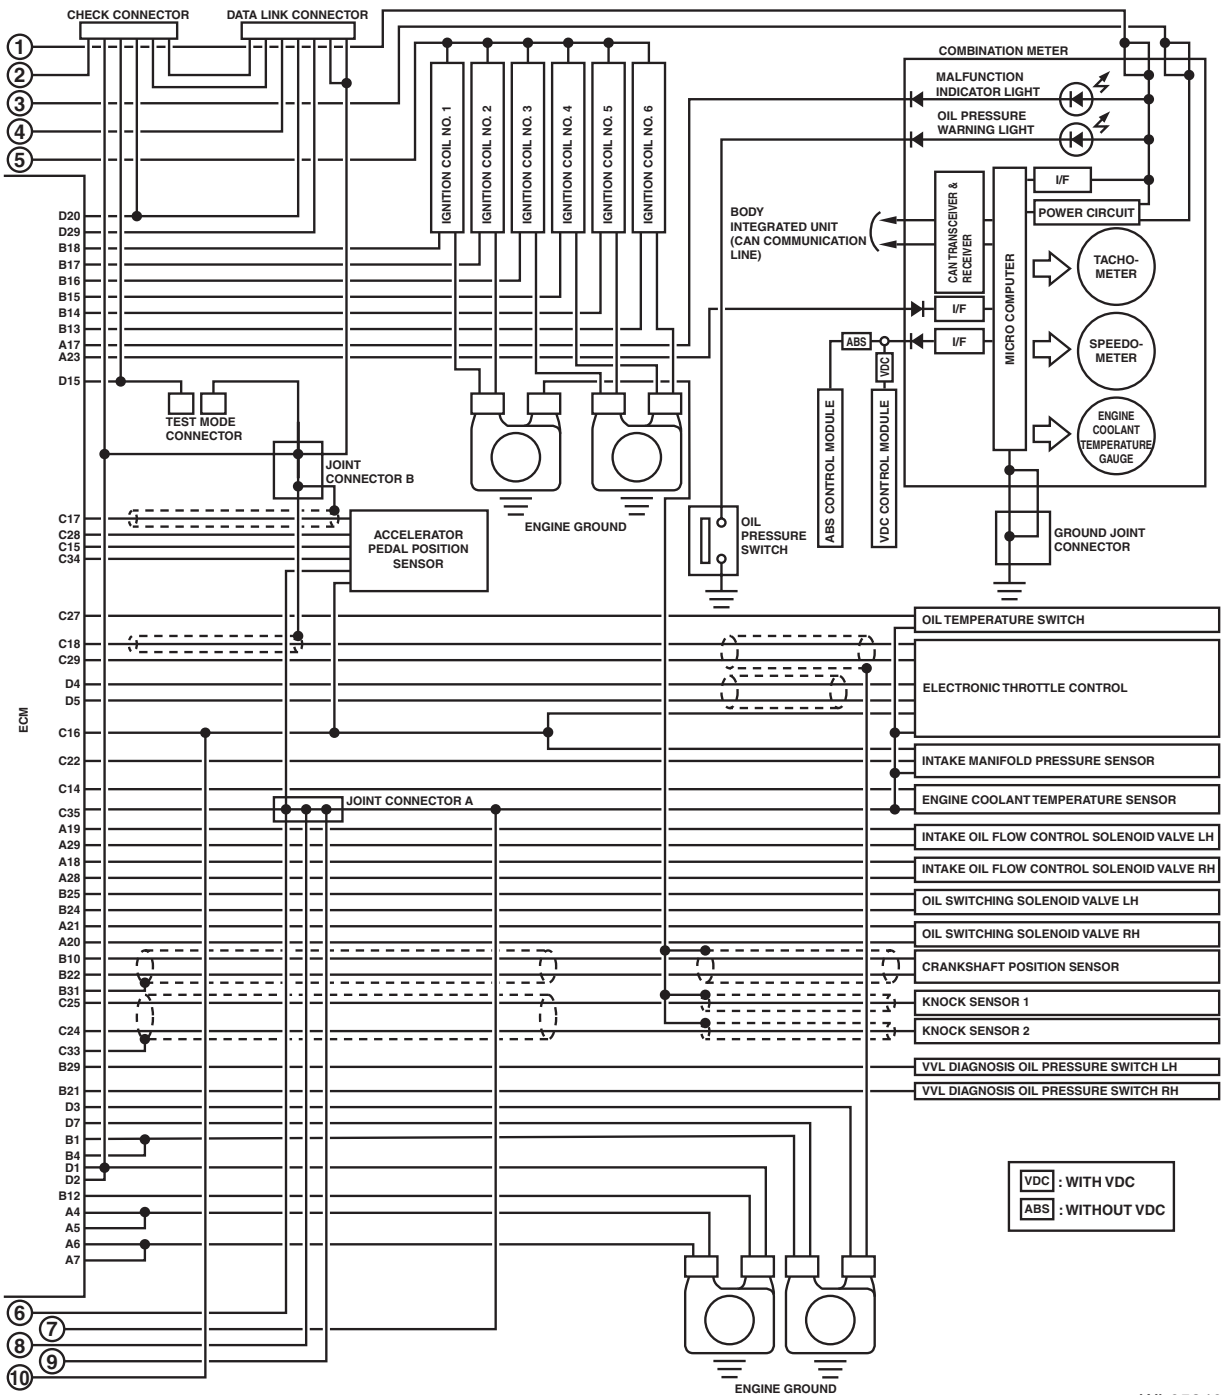

Engine Electrical System

WIRING SYSTEM

WI-05340