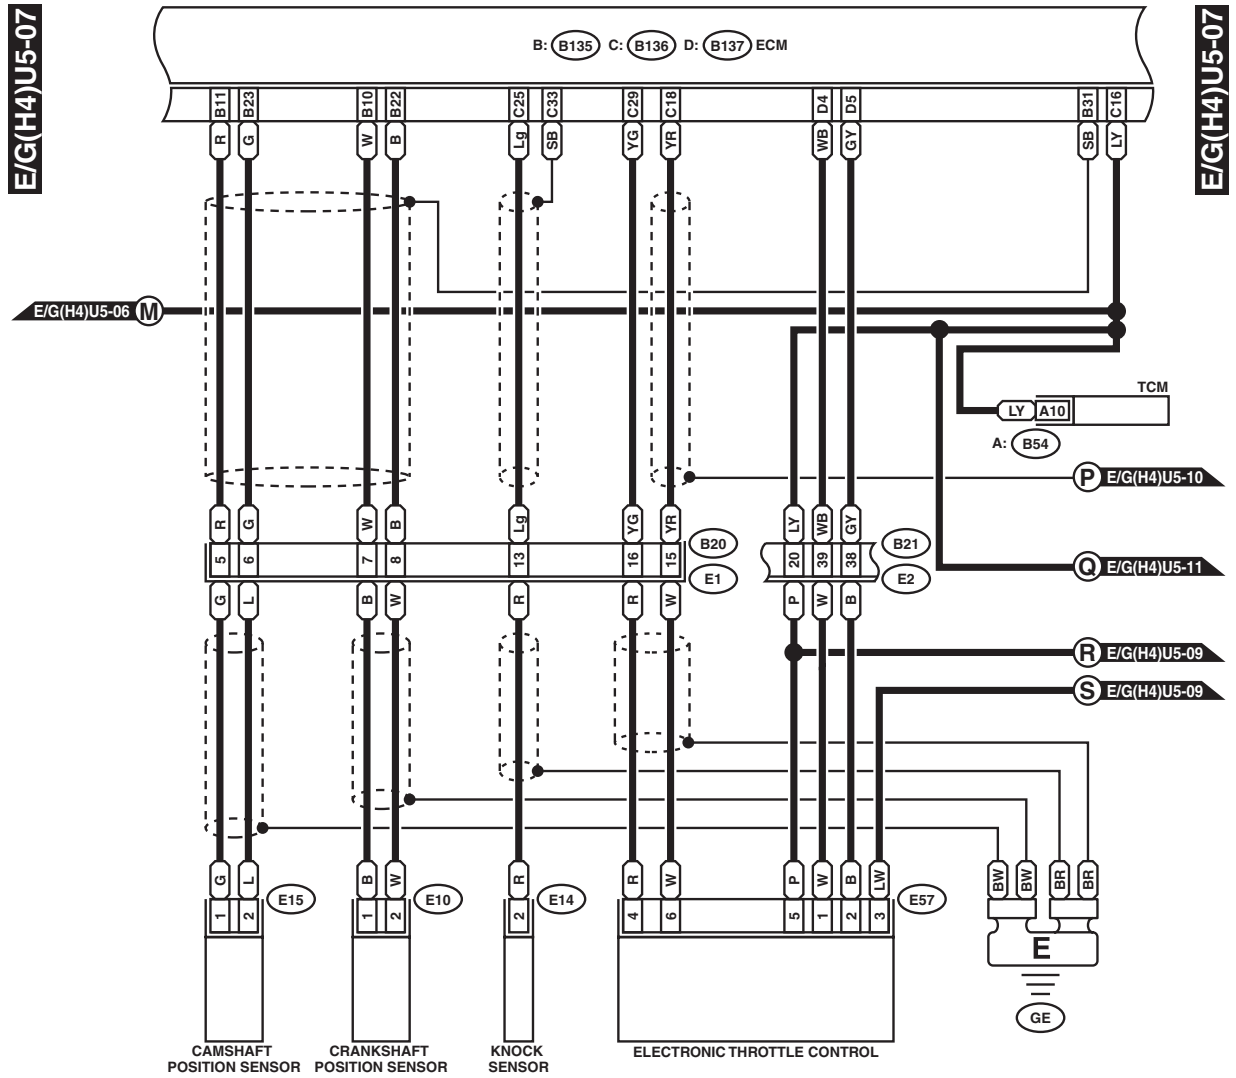

B315 HR (BLACK)

1	2	3	4	5	6
---	---	---	---	---	---

C: B136 HR

1	2	3	4	5	6
7	8	9	10	11	12
13	14	15	16		
17	18	19	20	21	22
23	24	25	26	27	
28	29	30		31	32
33	34	35			

WI-05333

Engine Electrical System

WIRING SYSTEM