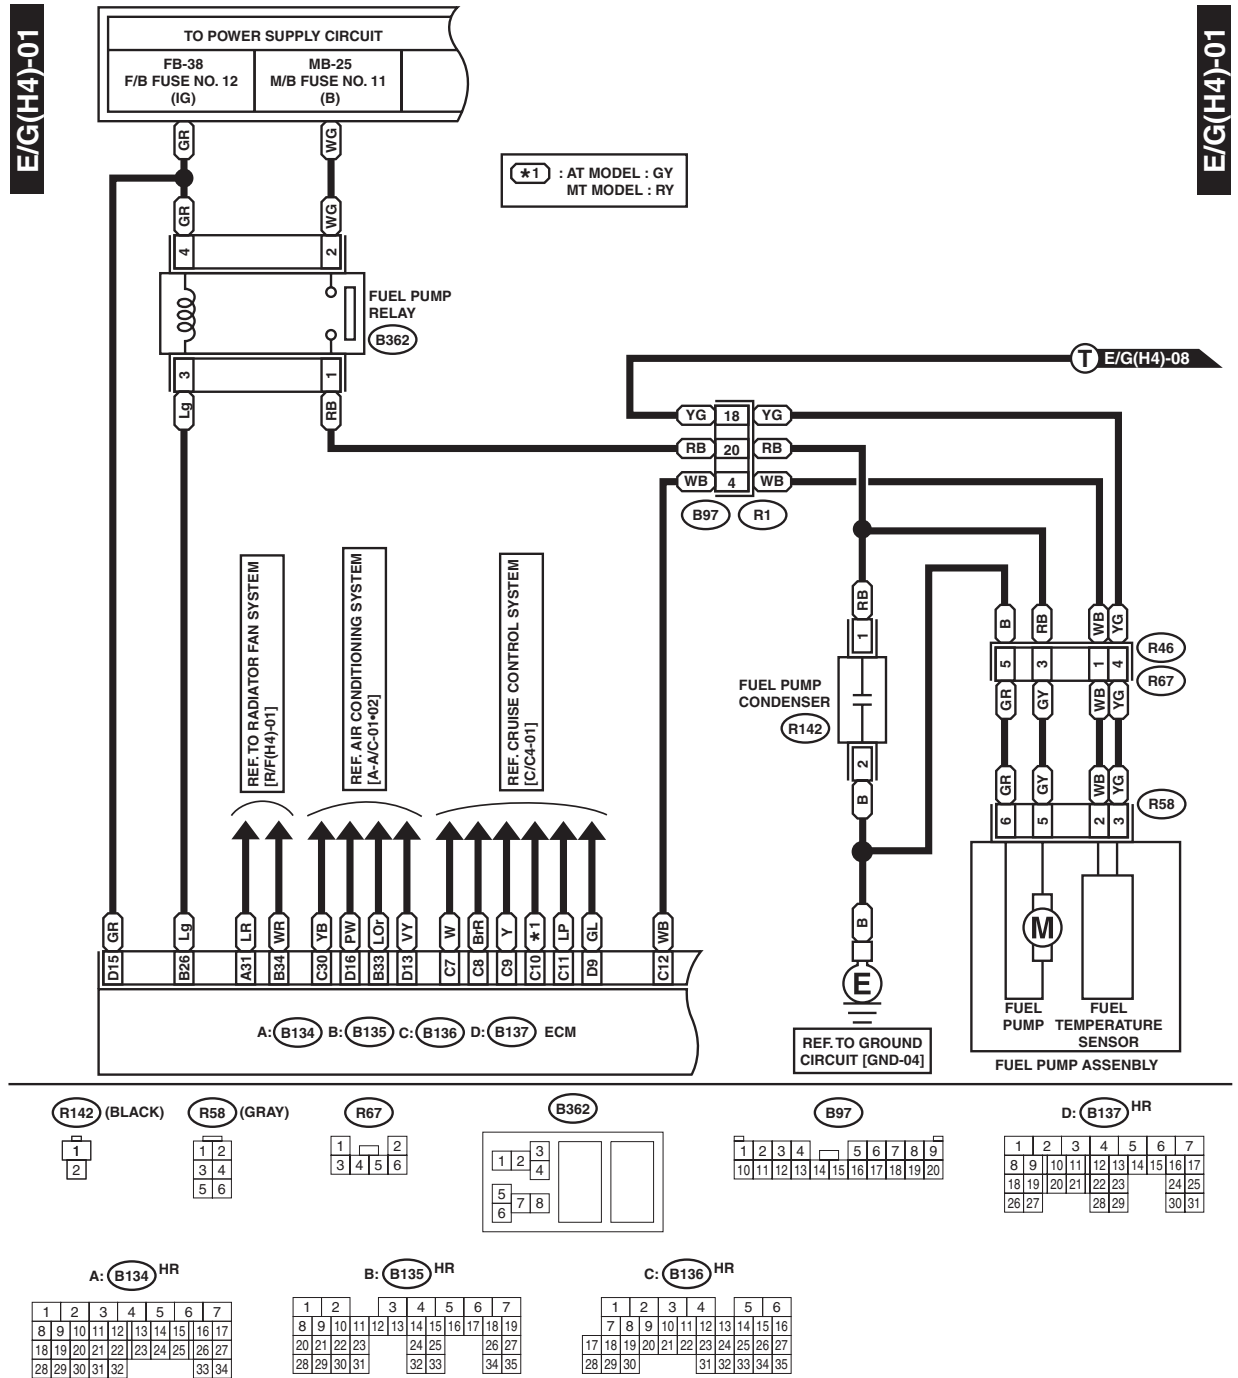

Engine Electrical System

WIRING SYSTEM

WI-05316