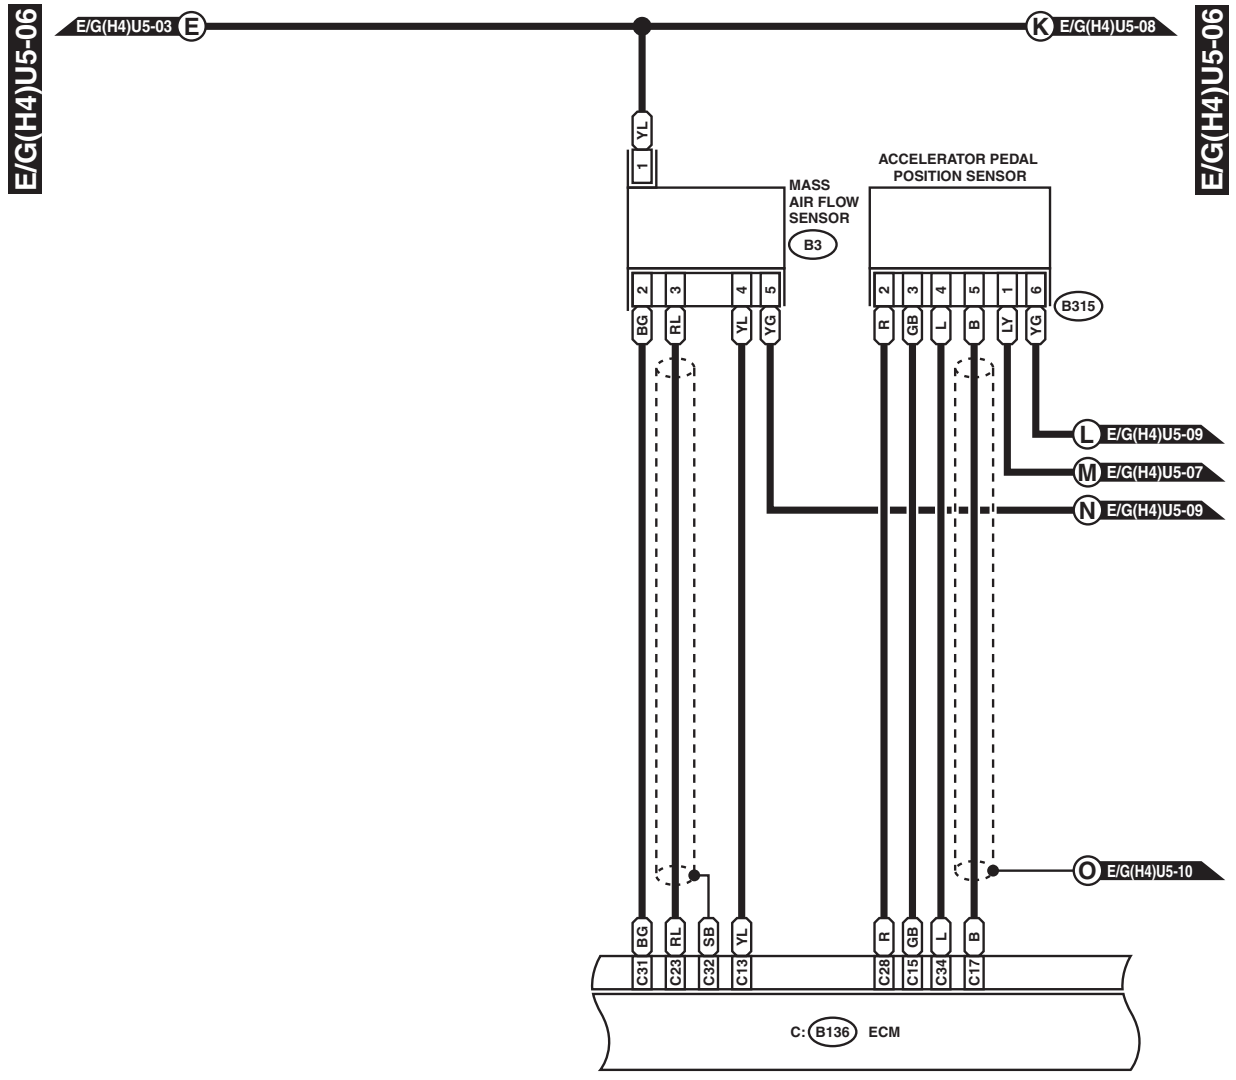

WI-05331

Engine Electrical System

WIRING SYSTEM

WI-07864

Engine Electrical System

WIRING SYSTEM

B3 HR (BLACK)

1	2	3	4	5
---	---	---	---	---