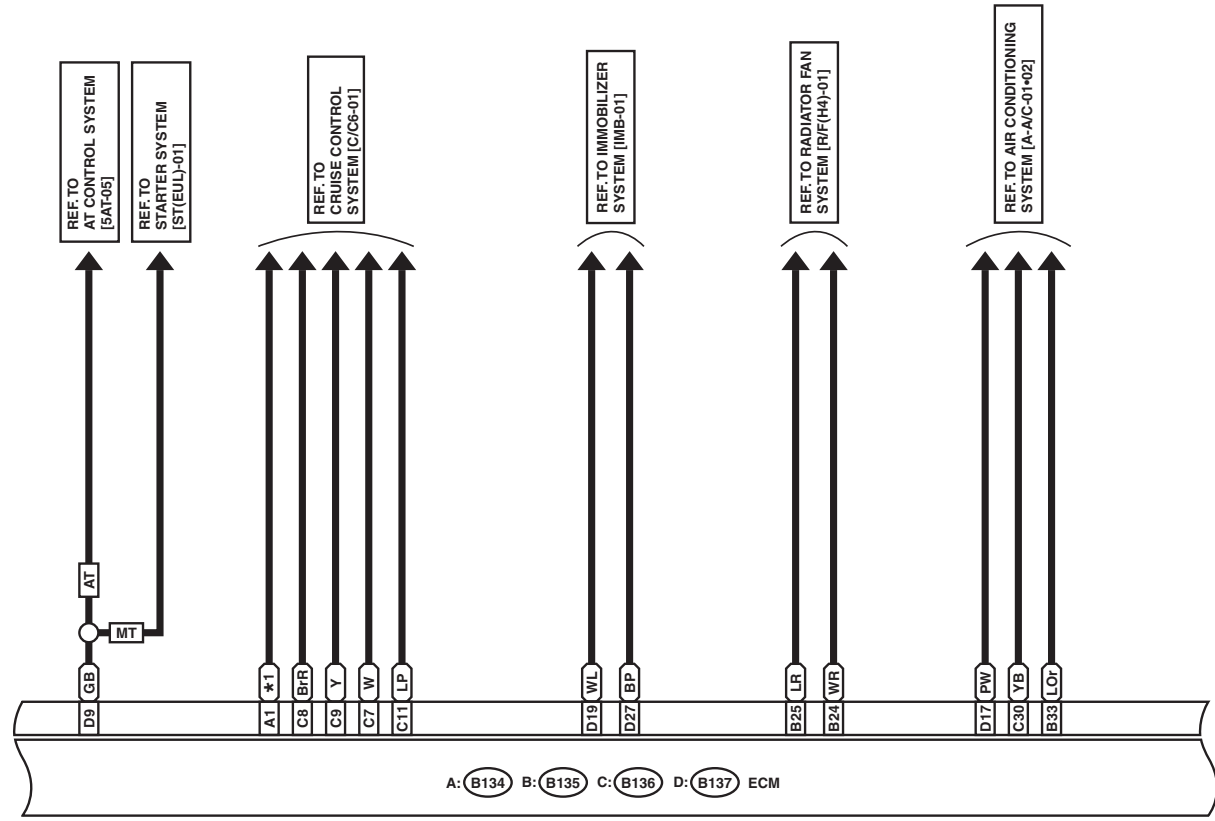

Engine Electrical System

WIRING SYSTEM

WI-09685

Engine Electrical System

WIRING SYSTEM

E/G(TB)-02

E/G(TB)-02

*1 : AT MODEL : GY
: MT MODEL : GB