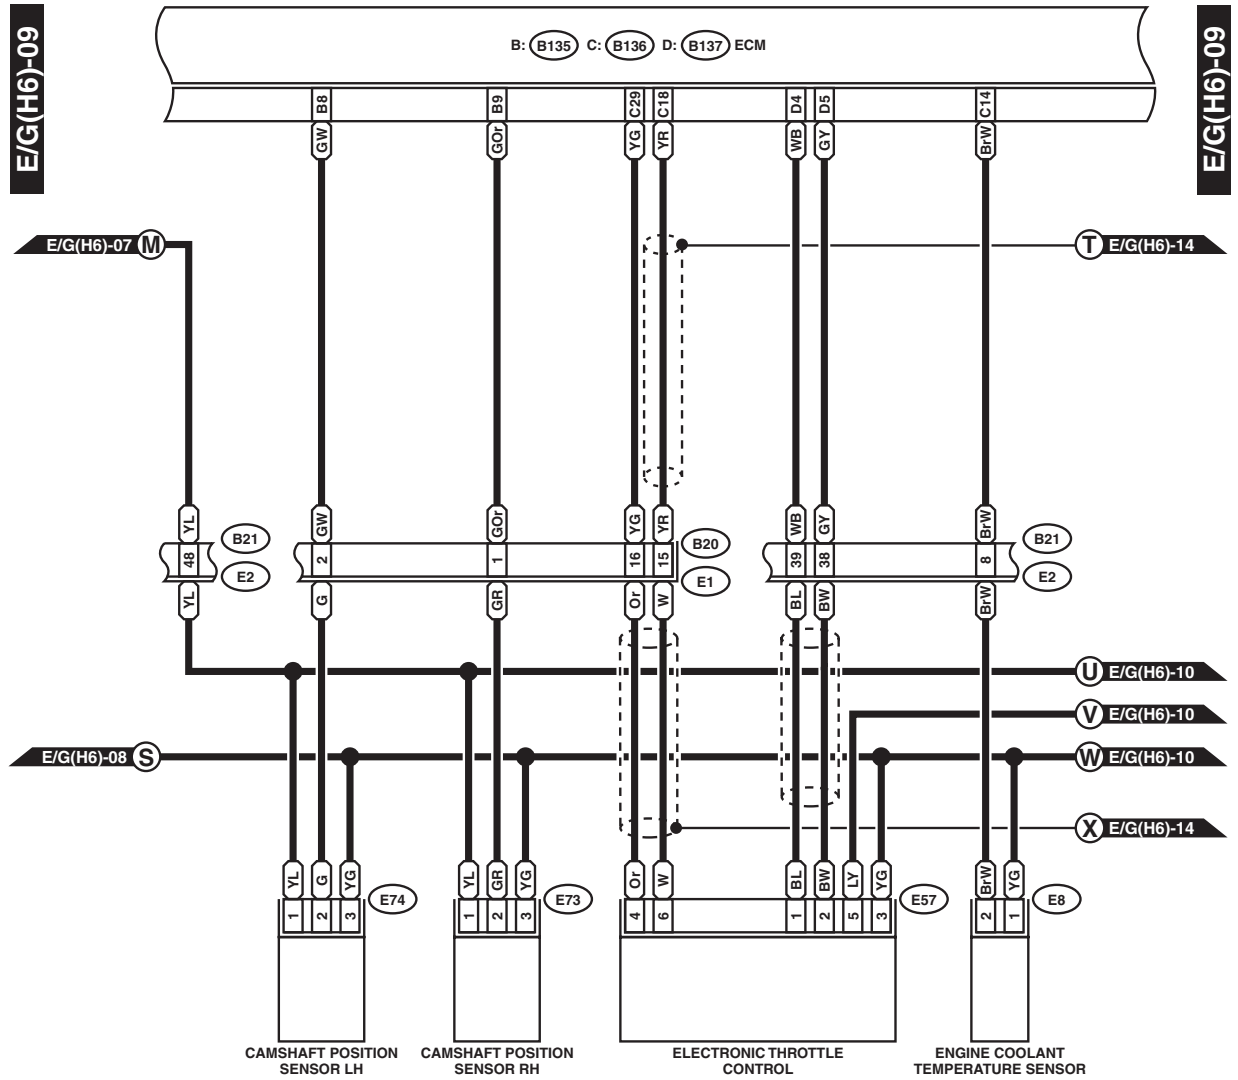

Engine Electrical System

WIRING SYSTEM

WI-05349