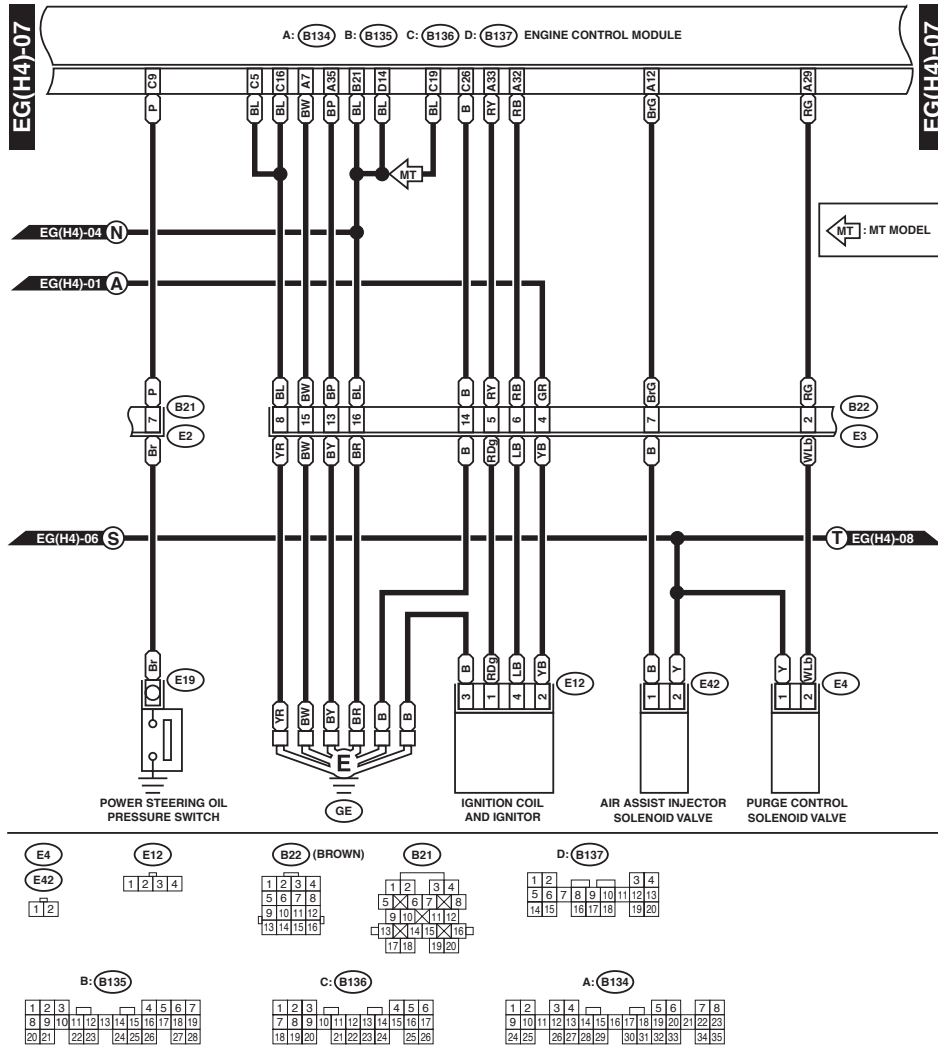

ENGINE ELECTRICAL SYSTEM

WIRING SYSTEM

WI-00599