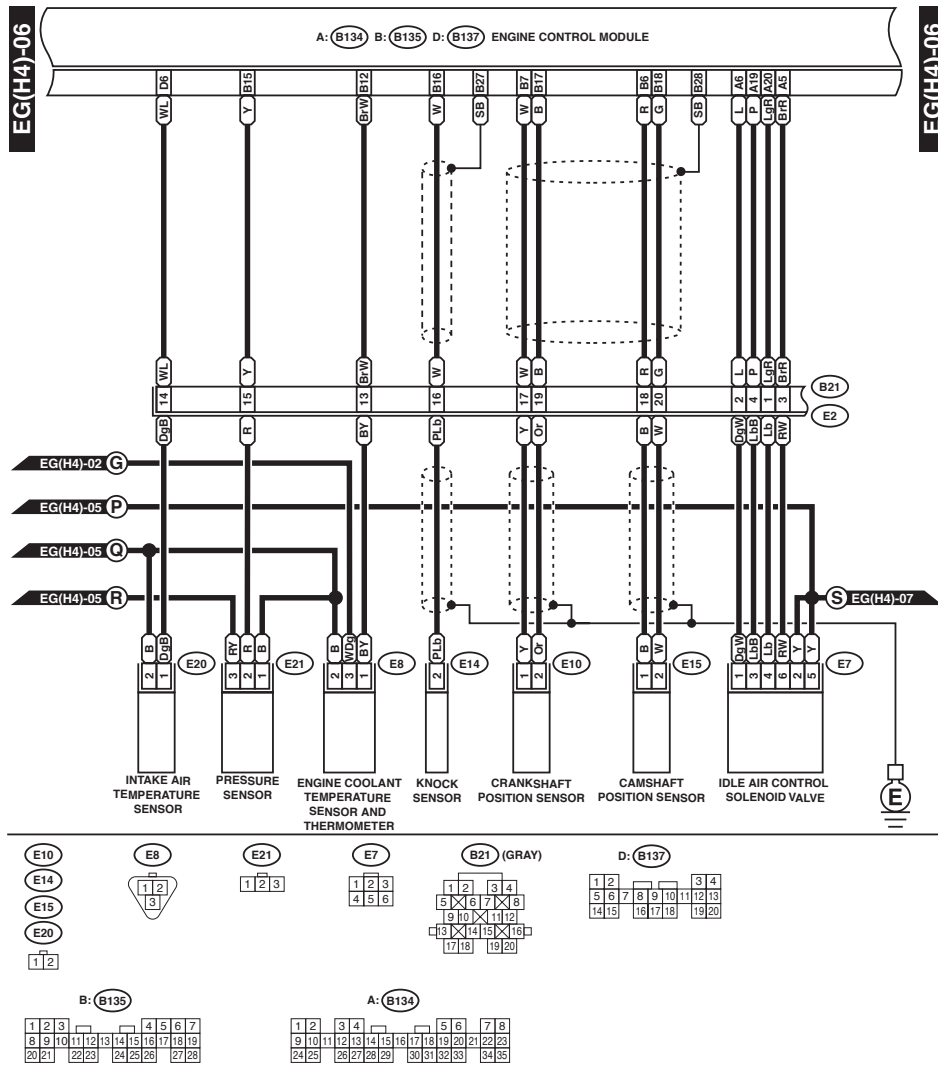

ENGINE ELECTRICAL SYSTEM

WIRING SYSTEM

WI-00598