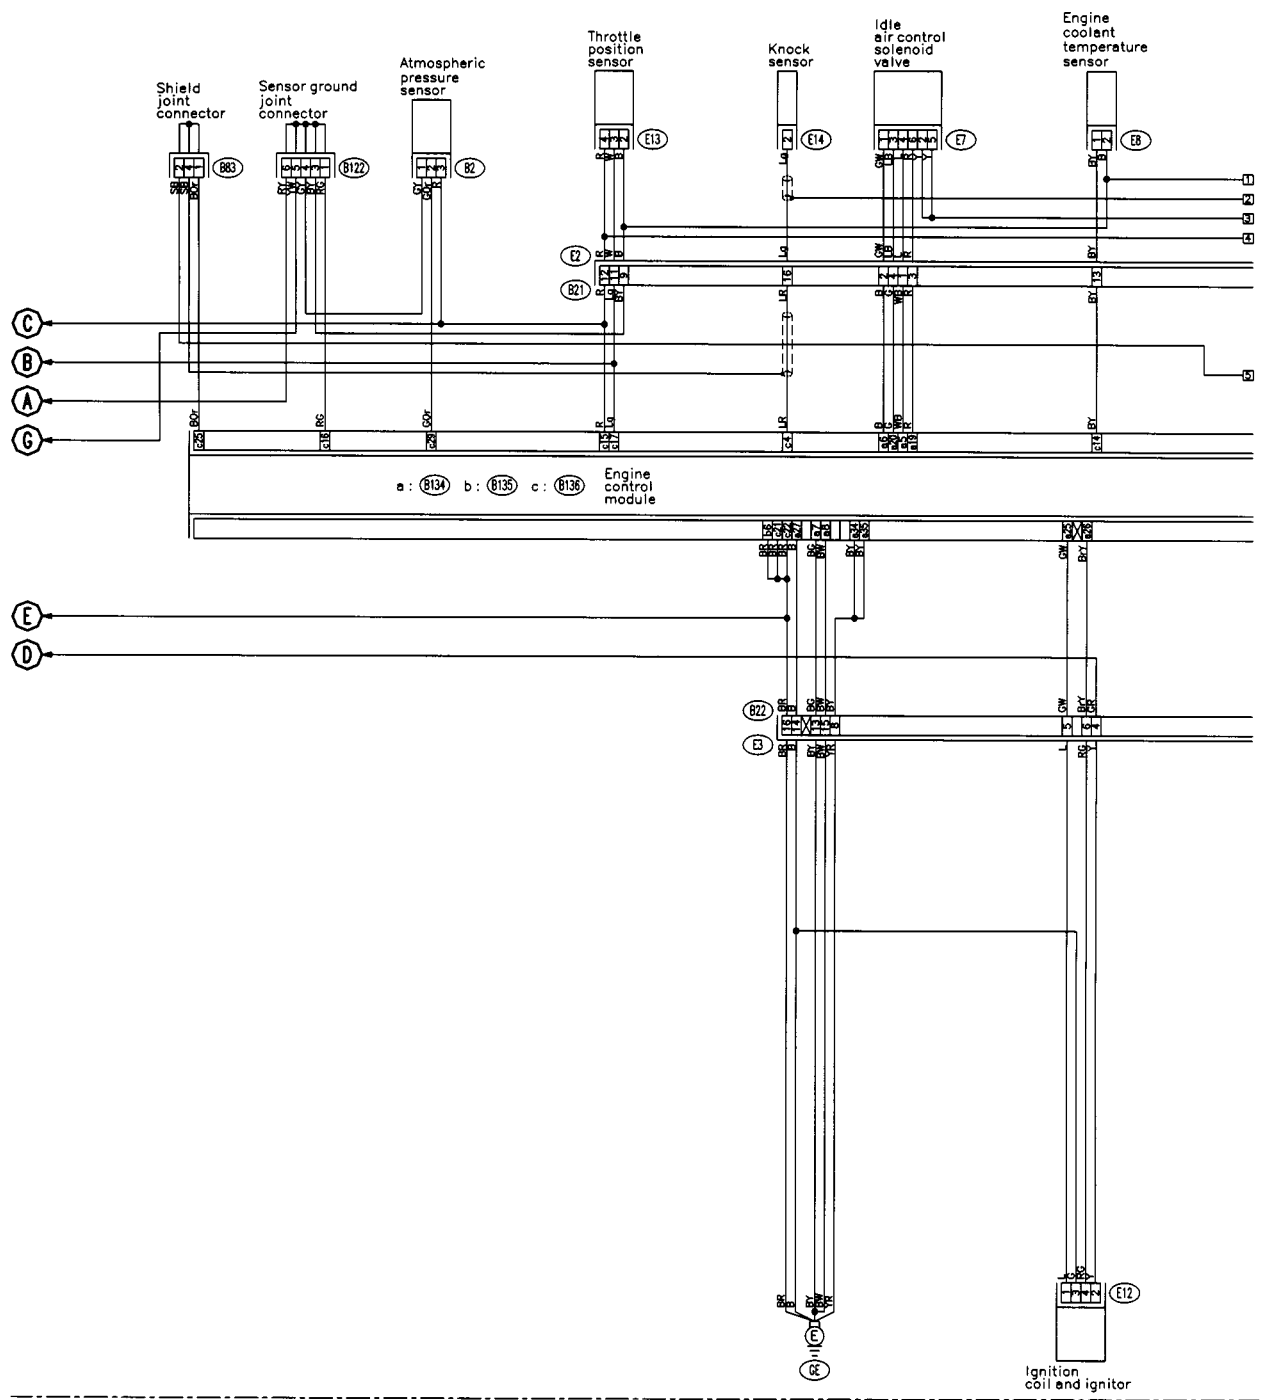

M: ENGINE ELECTRICAL SYSTEM

SU10-07A

SU10-07A

(B75) (Green)

(B76) (Green)

(E25)

(E24)

(B40)

a: (B134) (Black)

b: (B135) (Black)

SU10-07B

SU10-07B

SU10-07C

SU10-07C

- (E5)
- (E6)
- (E16)
- (E17)

- (E10)
- (E15)
- (E42)
- (E19)
- (E4)

b: (8135) (Black)

c: (8136) (Black)

a: (8134) (Black)

SU10-07D

SU10-07D