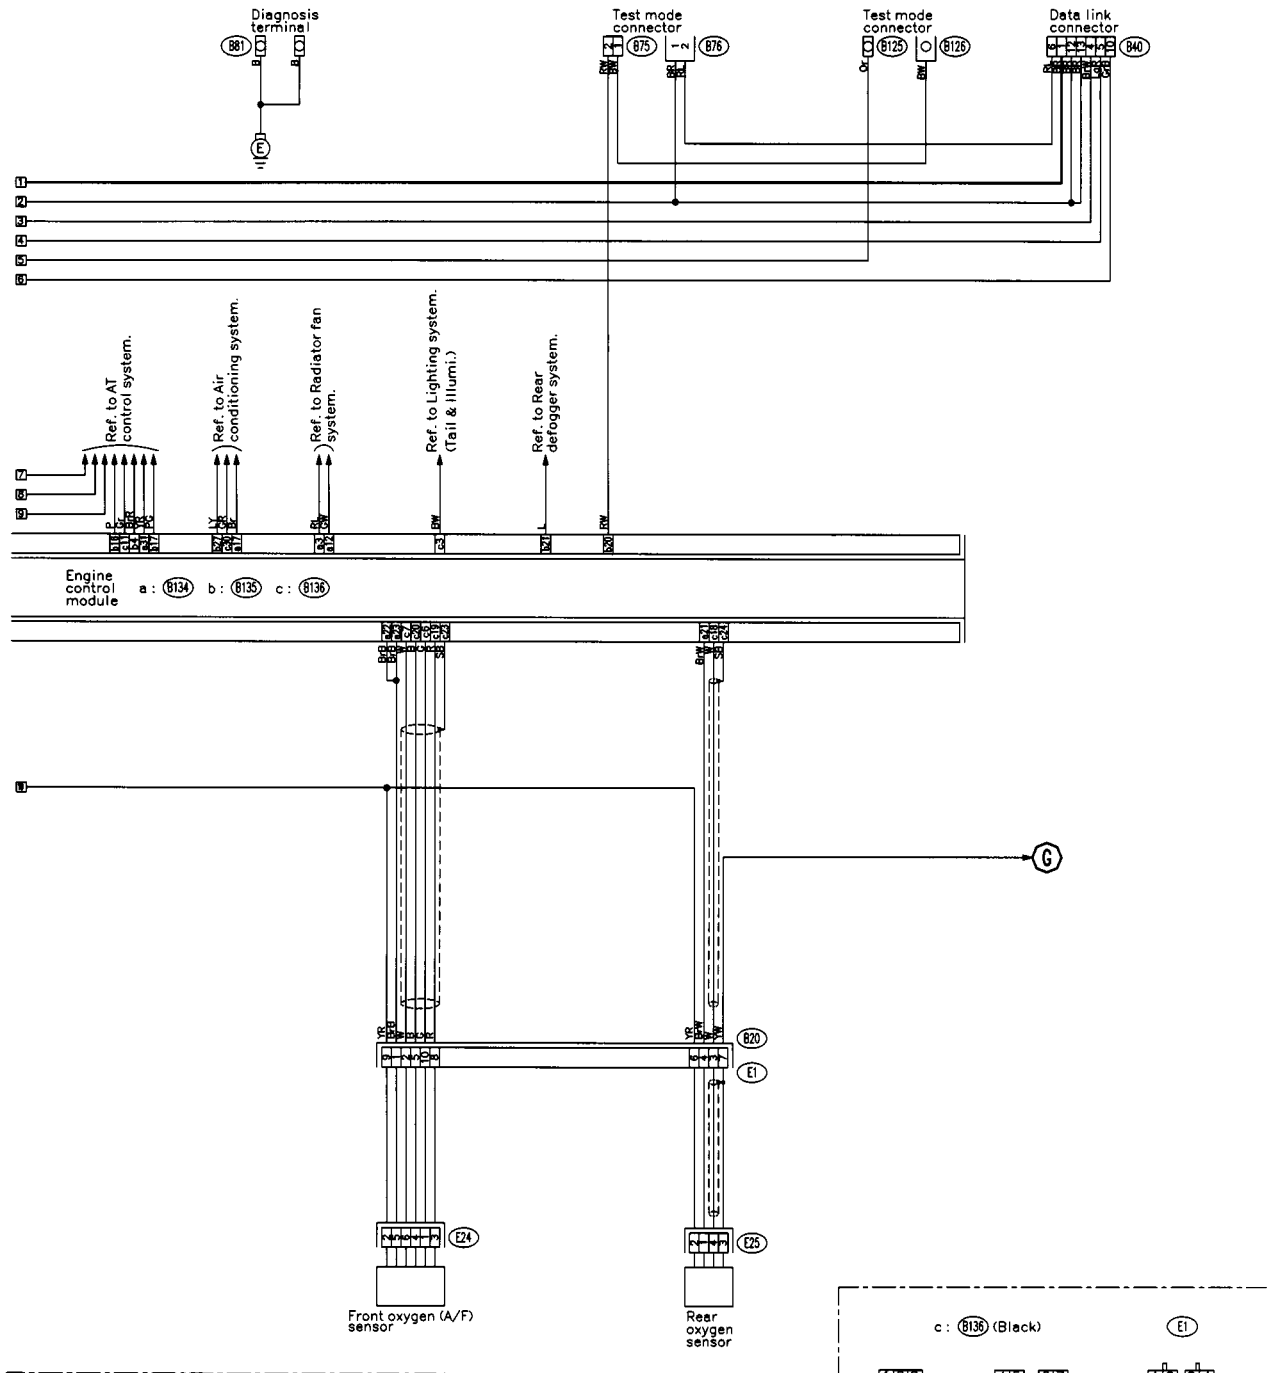

M: ENGINE ELECTRICAL SYSTEM

SU10-07A

SU10-07A

(B75) (Green)

(B76) (Green)

(E25)

(E24)

(B40)

a: (B134) (Black)

b: (B135) (Black)

SU10-07B

SU10-07B

SU10-07C

SU10-07C

- (E5)
- (E6)
- (E16)
- (E17)

- (E10)
- (E15)
- (E42)
- (E19)
- (E4)

b: (8135) (Black)

c: (8136) (Black)

a: (8134) (Black)

SU10-07D

SU10-07D