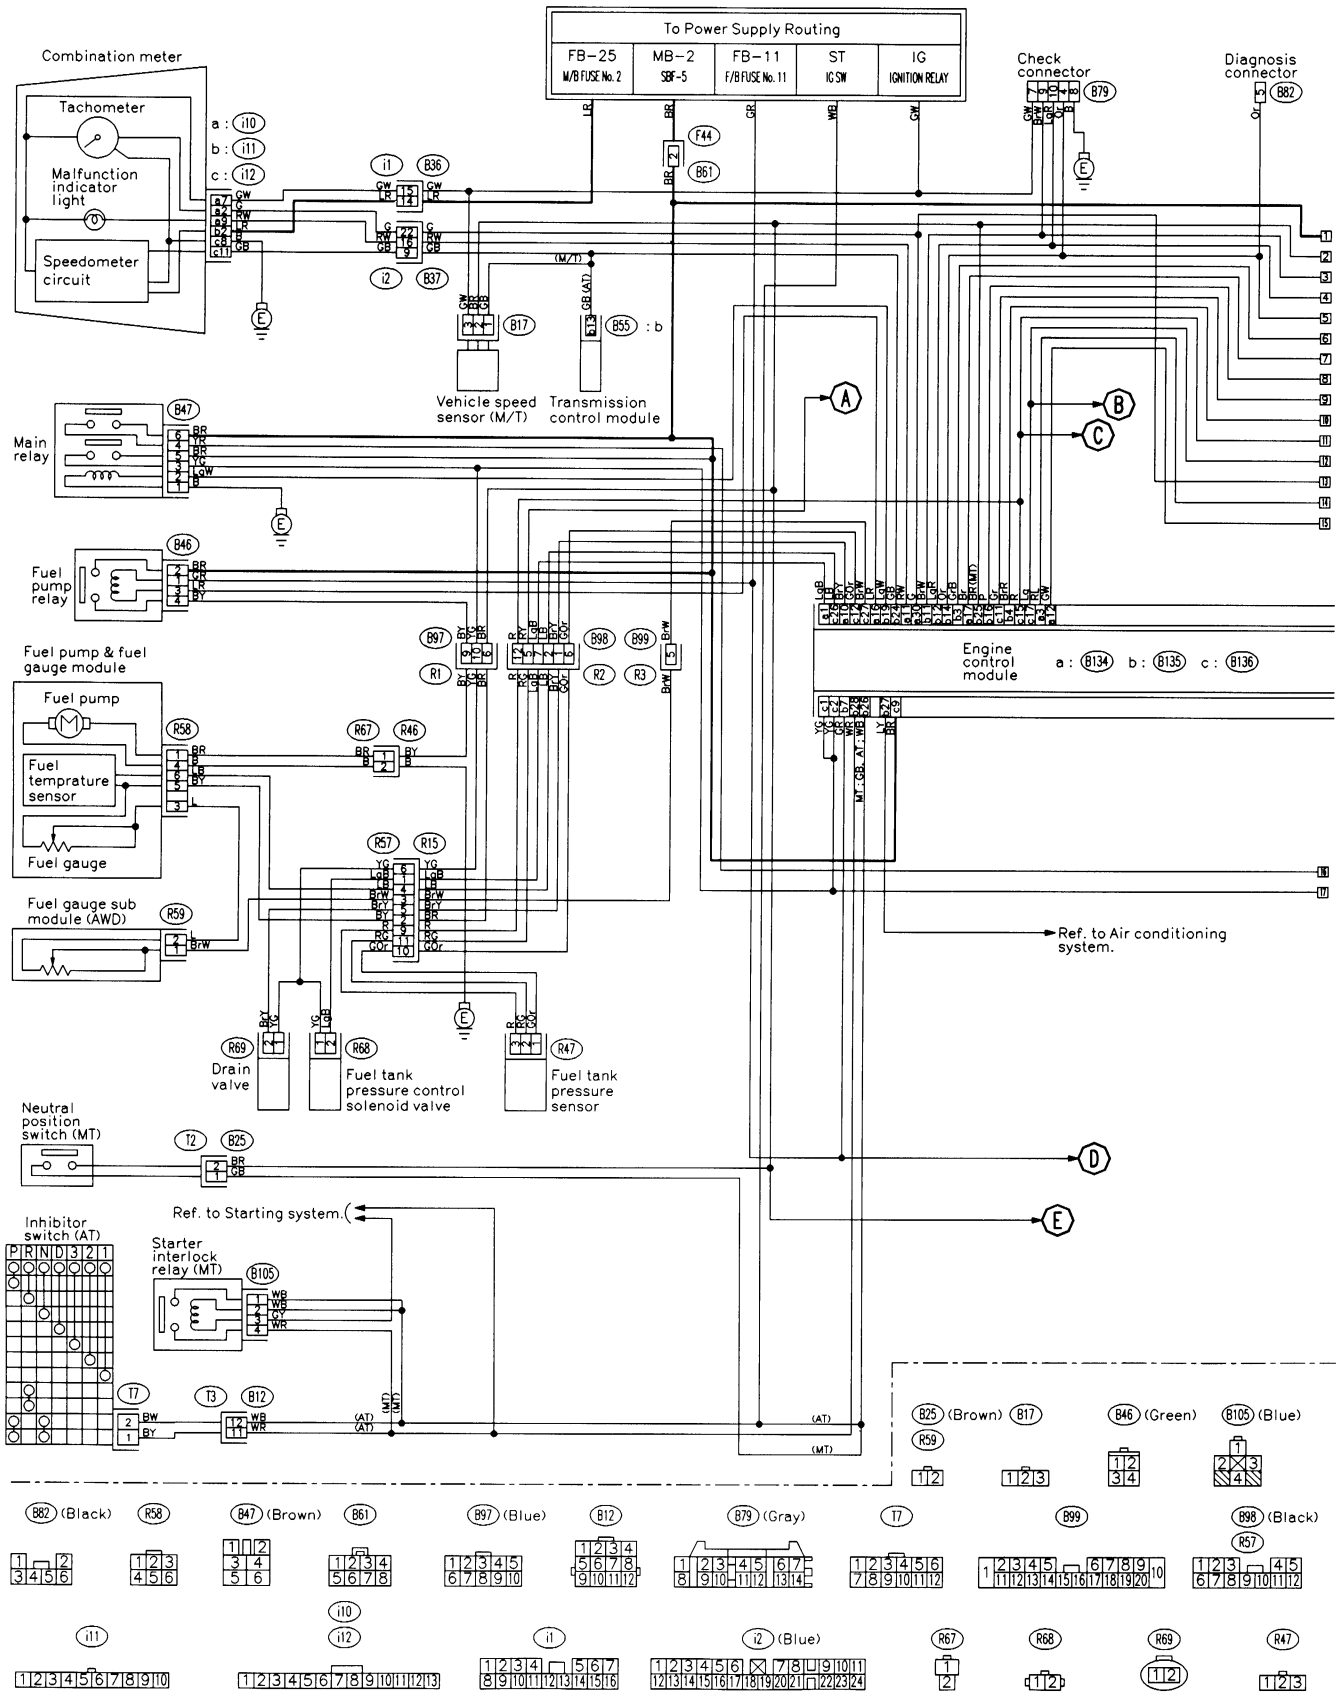

# M: ENGINE ELECTRICAL SYSTEM

(E14)

(E21)

(E9)

(E12) (Gray)  
(E13)

(B7)

(B83)  
(B138)

(B22)

(B21)

(Gray) (E10) (E15) (Light Gray)

- (E5) (E16)
- (E6) (E17)

(E4) (Black)

(E19)

(E26)

(B134)

(B135)